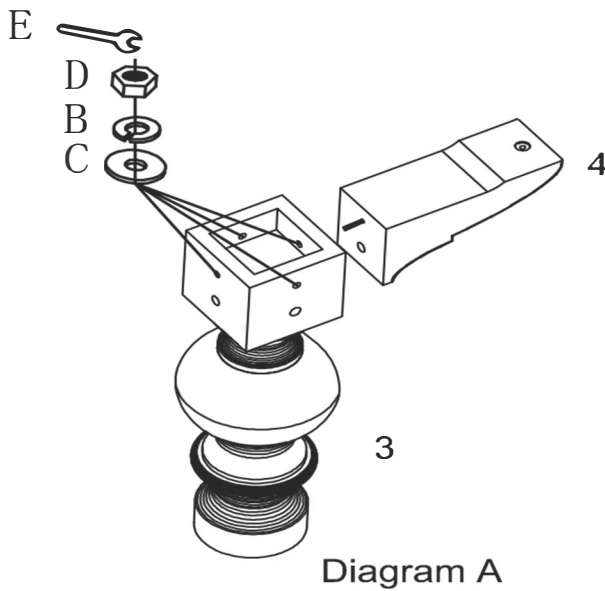

FRONTGATE®

146697BS/TP FREDERICK PEDESTAL DINING TABLE BASE/TOP

Assembly Instruction BROWNSTONE (ABR/BBR) / DARK WALNUT (ADA/BDA) / VINTAGE LINEN (AVI/BVI)

Note: Some furniture is heavy, it is recommended that two people assemble this item to avoid injury or damage. Additional Tools Needed: Phillips Screwdriver

NO.	PARTS LIST	Q'ty
1	TABLE TOP	1
2	TRAY	1
3	PEDESTAL	1
4	BUNFEET	4

NO.	Hardware List			Q'ty
A		Bolt	5/16"x1-1/4"	4
B		Lock Washer	5/16"	12
C		Flat Washer	5/16"	12
D		Nut	5/16"	8
E		Wrench	5/16"	1

MADE IN CHINA