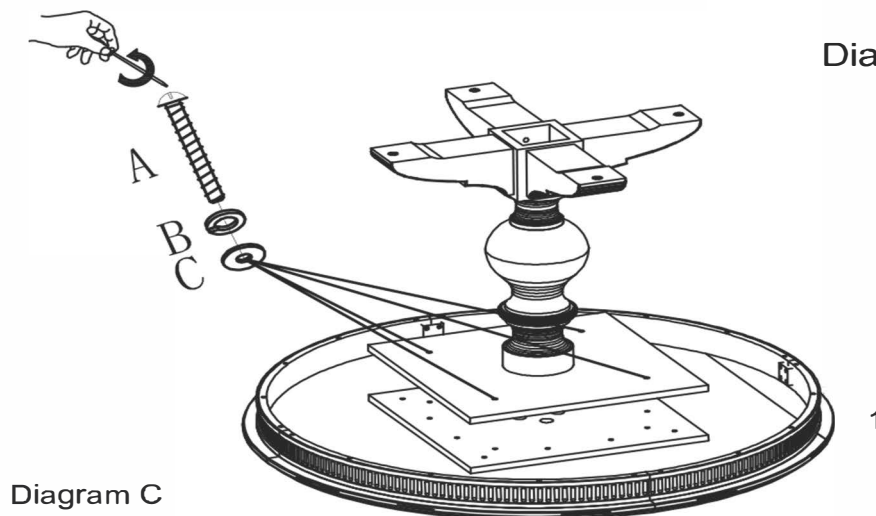

FRONTGATE®

146697BS/TP FREDERICK PEDESTAL DINING TABLE BASE/TOP

Assembly Instruction BROWNSTONE (ABR/BBR) / DARK WALNUT (ADA/BDA) / VINTAGE LINEN (AVI/BVI)

Note: Some furniture is heavy, it is recommended that two people assemble this item to avoid injury or damage. Additional Tools Needed: Phillips Screwdriver

NO.	PARTS LIST	Q'ty
1	TABLE TOP	1
2	TRAY	1
3	PEDESTAL	1
4	BUNFEET	4

NO.	Hardware List			Q'ty
A		Bolt	5/16"x1-1/4"	4
B		Lock Washer	5/16"	12
C		Flat Washer	5/16"	12
D		Nut	5/16"	8
E		Wrench	5/16"	1

MADE IN CHINA