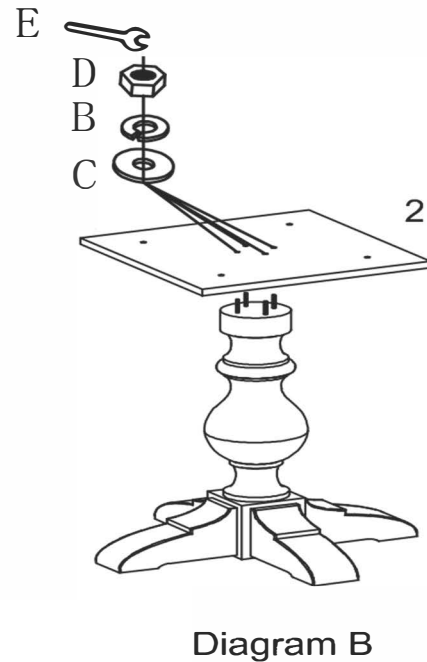

FRONTGATE®

146697BS/TP FREDERICK PEDESTAL DINING TABLE BASE/TOP

Assembly Instruction BROWNSTONE (ABR/BBR) / DARK WALNUT (ADA/BDA) / VINTAGE LINEN (AVI/BVI)

Note: Some furniture is heavy, it is recommended that two people assemble this item to avoid injury or damage. Additional Tools Needed: Phillips Screwdriver

NO.	PARTS LIST	Q'ty
1	TABLE TOP	1
2	TRAY	1
3	PEDESTAL	1
4	BUNFEET	4

NO.	Hardware List			Q'ty
A		Bolt	5/16"x1-1/4"	4
B		Lock Washer	5/16"	12
C		Flat Washer	5/16"	12
D		Nut	5/16"	8
E		Wrench	5/16"	1

MADE IN CHINA